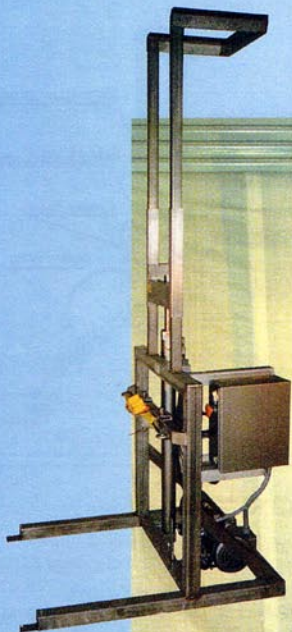

LIFTECH LIFTERS

The Safest Way To Provide
Fast Mixer Mobility

Model LT 36-C-E-E
Electric Lifter/Electric Mixer
Stainless Steel Frame & Hardware

Model LT 36-C-A-A
Air Lifter/Air Mixer
Carbon Steel Frame
Customer specified paint and color

Model LT 36-F-X-M
Carbon Steel Frame
Manual Operation/Electric Mixer

International Marketing Technology, Inc.

P.O. Box 1579
Roswell, GA 30077
Telephone 404-386-1596
FAX 770-642-9649